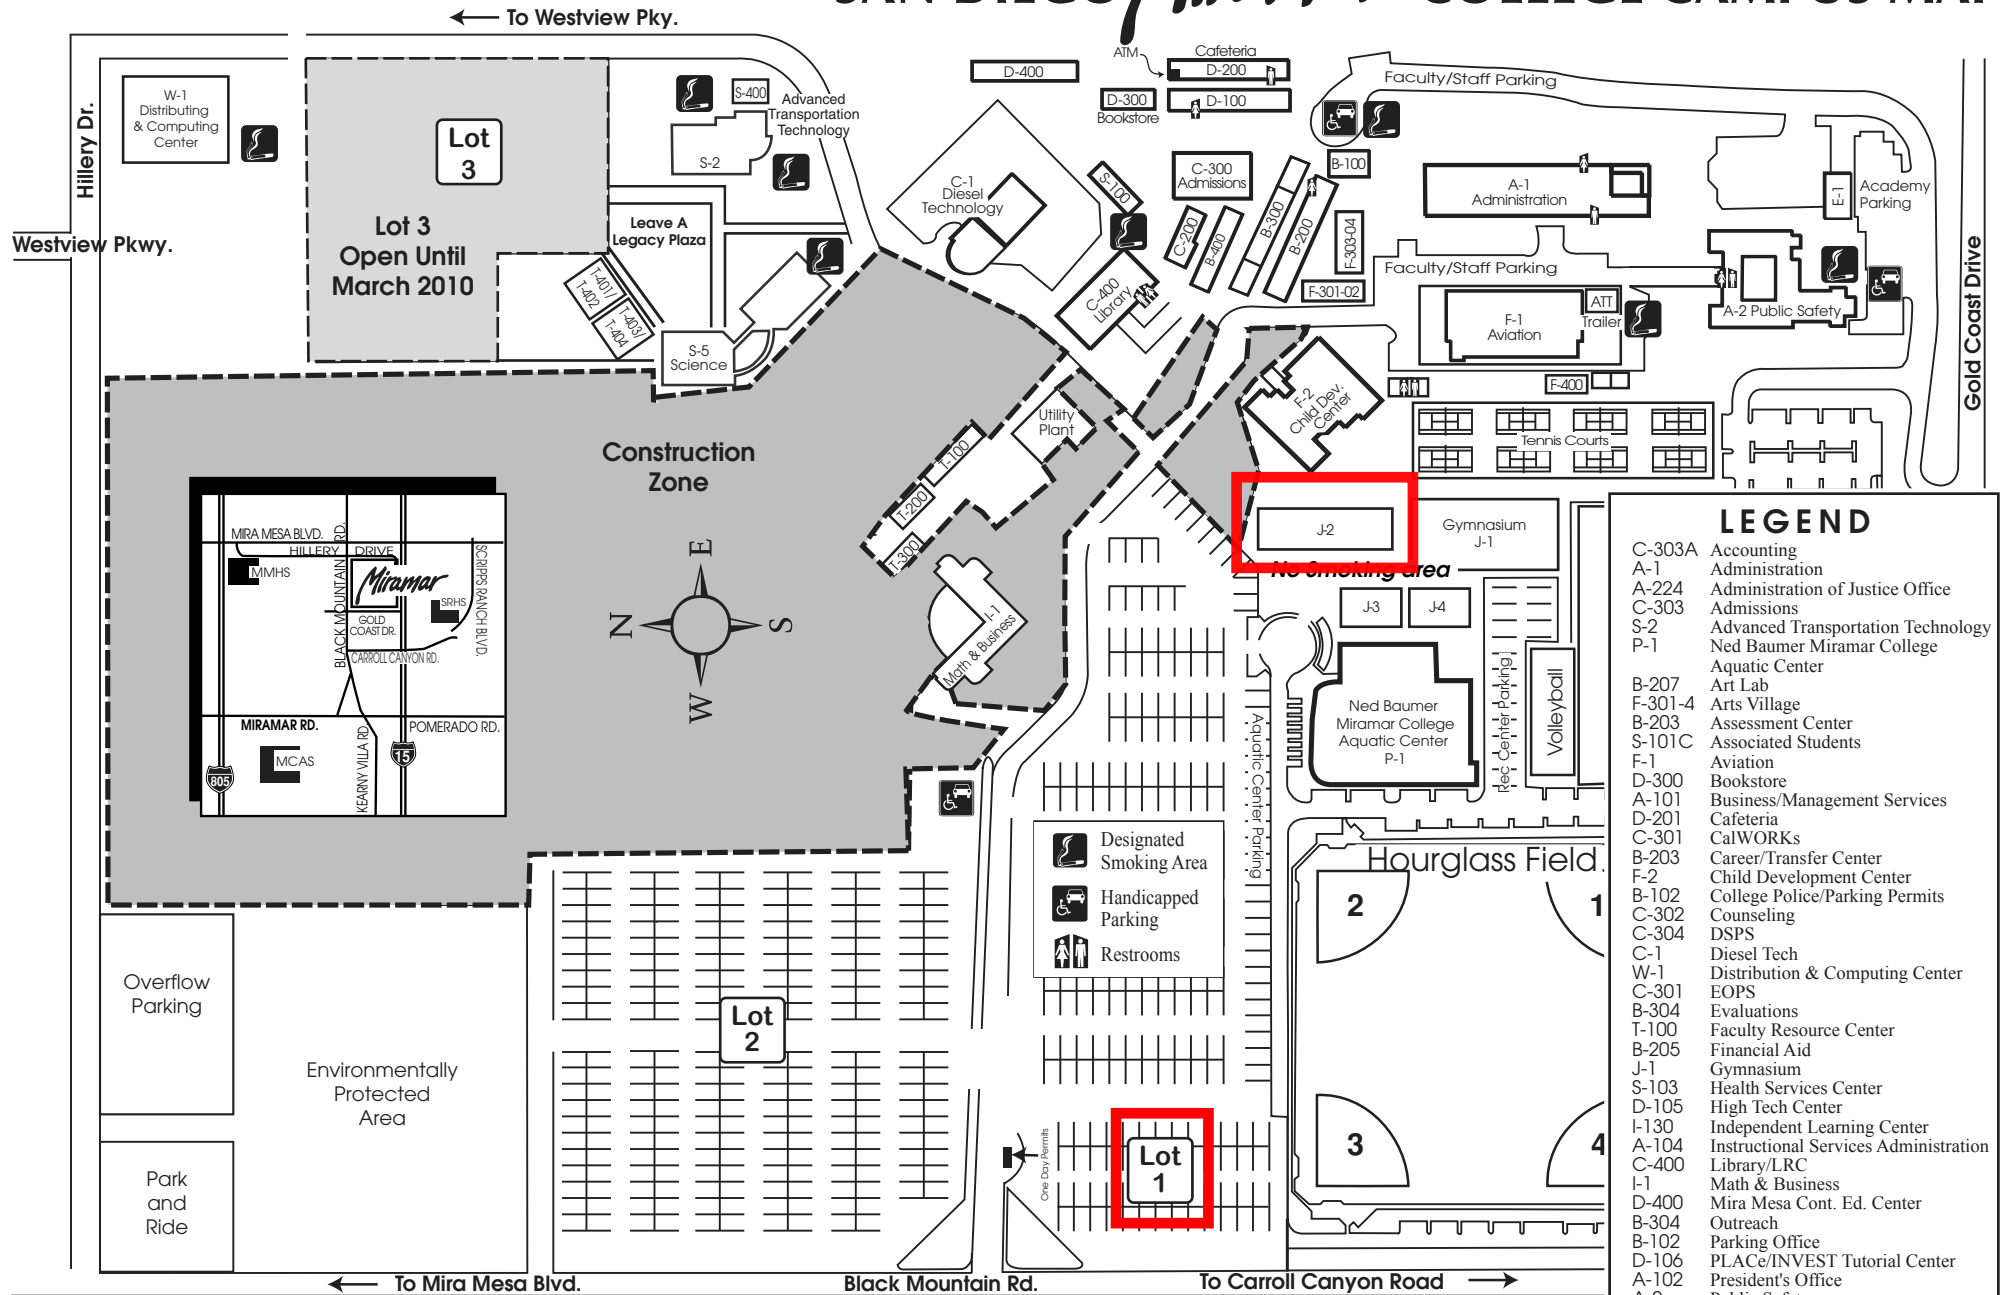

Subject to change. Check www.sdmiramar.edu/parking for up-to-date information.

SAN DIEGO *Miramamar* COLLEGE CAMPUS MAP

LEGEND

- C-303A Accounting
- A-1 Administration
- A-224 Administration of Justice Office
- C-303 Admissions
- S-2 Advanced Transportation Technology
- P-1 Ned Baumer Miramar College Aquatic Center
- B-207 Art Lab
- F-301-4 Arts Village
- B-203 Assessment Center
- S-101C Associated Students
- F-1 Aviation
- D-300 Bookstore
- A-101 Business/Management Services
- D-201 Cafeteria
- C-301 CalWORKs
- B-203 Career/Transfer Center
- F-2 Child Development Center
- B-102 College Police/Parking Permits
- C-302 Counseling
- C-304 DSPS
- C-1 Diesel Tech
- W-1 Distribution & Computing Center
- C-301 EOPS
- B-304 Evaluations
- T-100 Faculty Resource Center
- B-205 Financial Aid
- J-1 Gymnasium
- S-103 Health Services Center
- D-105 High Tech Center
- I-130 Independent Learning Center
- A-104 Instructional Services Administration
- C-400 Library/LRC
- I-1 Math & Business
- D-400 Mira Mesa Cont. Ed. Center
- B-304 Outreach
- B-102 Parking Office
- D-106 PLACe/INVEST Tutorial Center
- A-102 President's Office
- A-2 Public Safety
- A-121 Receiving/Stockroom
- A-118 Reprographics/Staff Mailroom
- S-5 Science Technology Center
- T-300 SDCCD Online
- S-103 Student Health Services
- S-101 Student Affairs
- A-105 Student Services Administration
- B-205 Veteran's Affairs
- F-400 Work Experience

858-536-7800 • 619-388-7800

10440 Black Mountain Road, San Diego, CA 92126

Conveniently located west of I-15 in Mira Mesa. From downtown San Diego, take Hwy 163 north (becomes I-15); exit Carroll Canyon Road west; turn right on Black Mountain Road. • From Orange County, take I-5 south to 805; exit Mira Mesa Blvd. east; right on Black Mountain Rd. From Imperial County, take I-8 west to I-15 north (then follow above directions) • From Riverside County, take I-15 south (then follow directions above)