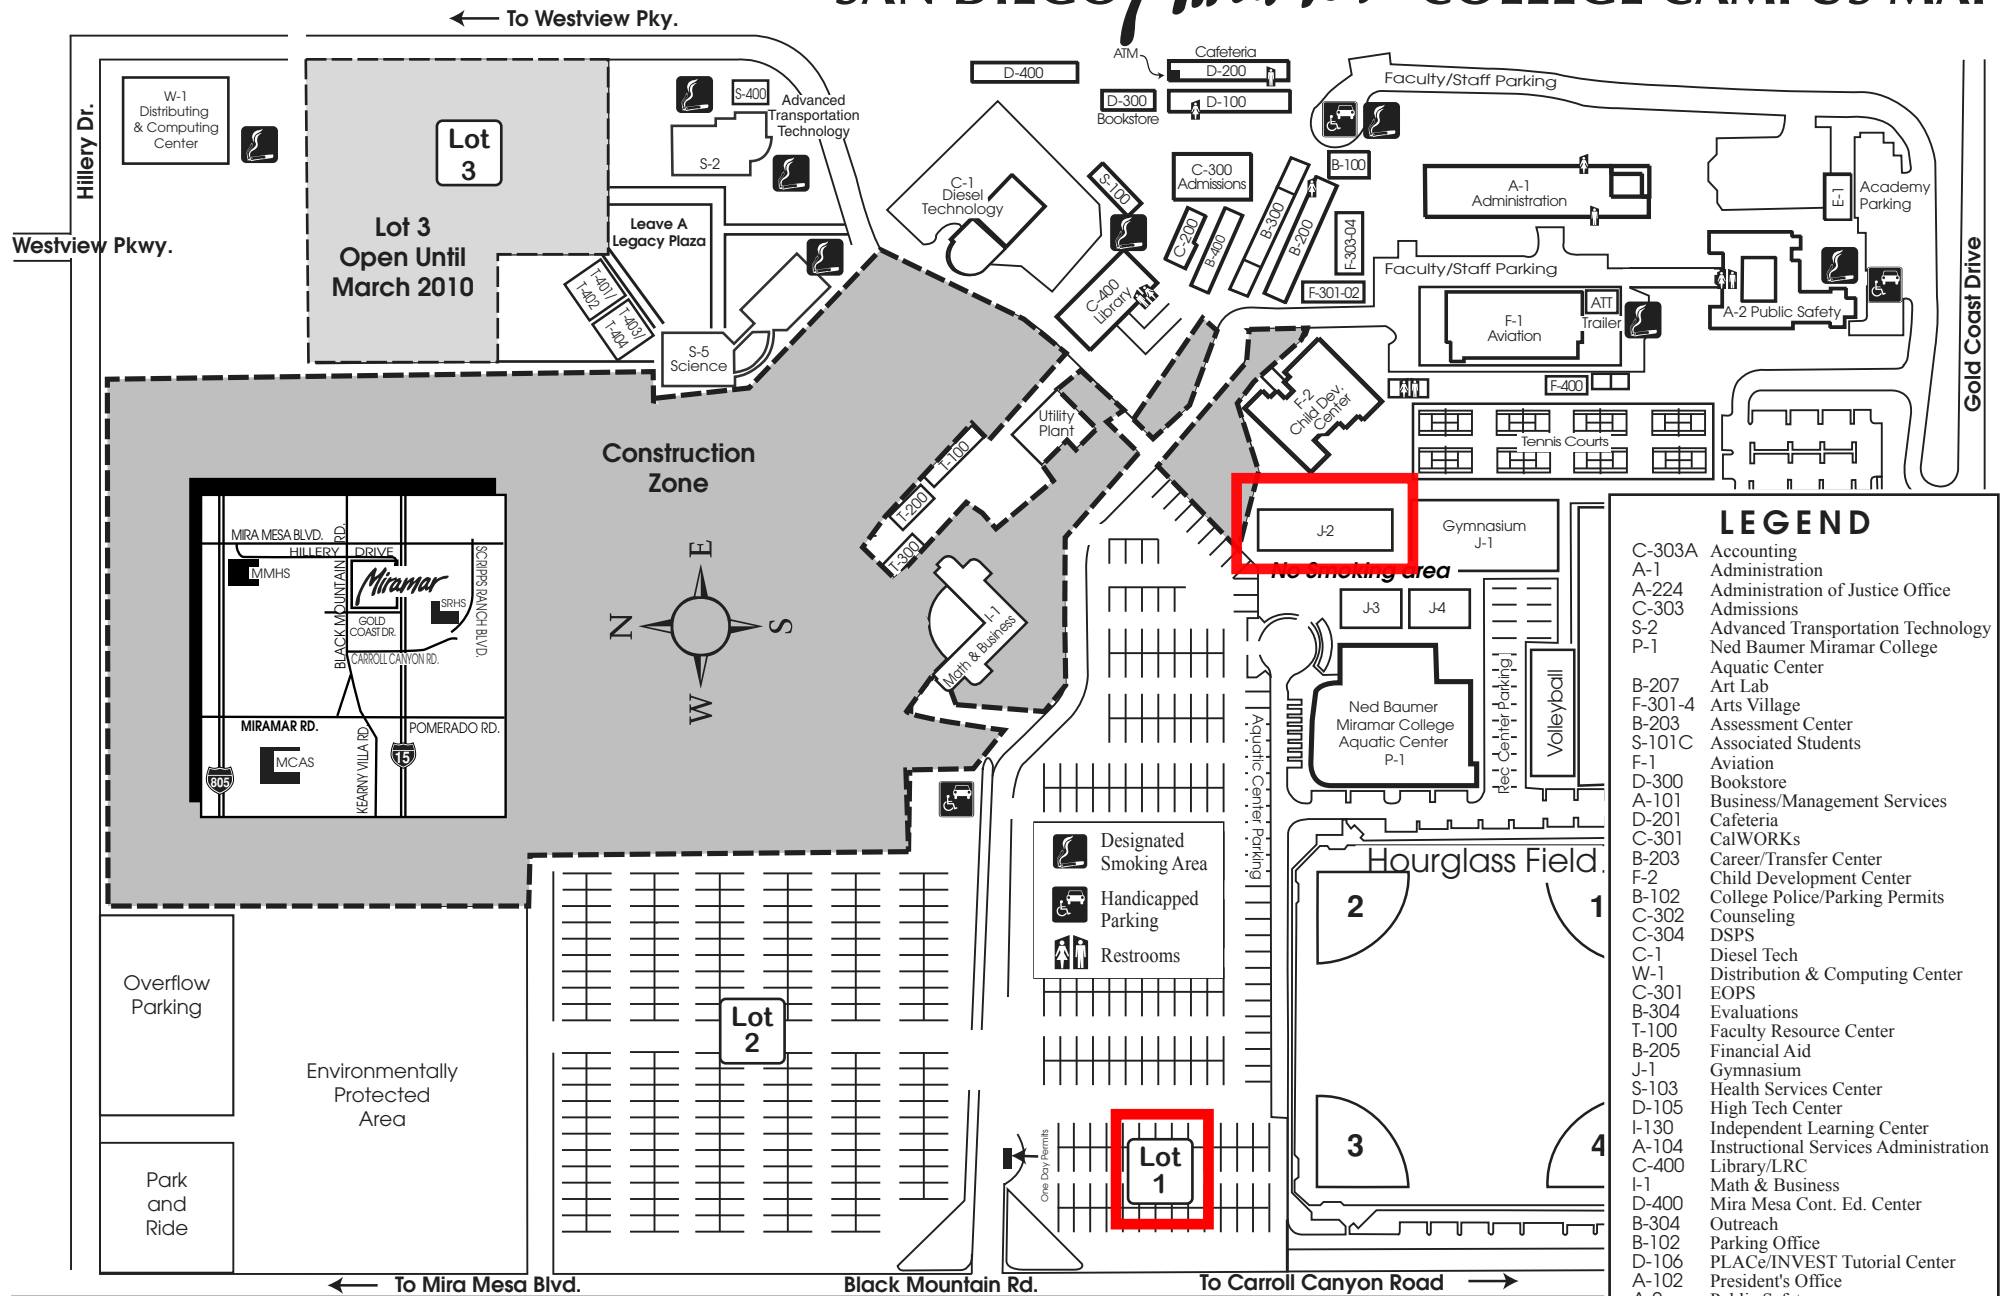

Subject to change. Check www.sdmiramar.edu/parking for up-to-date information.

SAN DIEGO *Miramamar* COLLEGE CAMPUS MAP

Park in Lot 1
Workshop will be in bldg J2 rooms 224/225
As long as you display your parking permit from a local college you will not be ticketed.

858-536-7800 • 619-388-7800
10440 Black Mountain Road, San Diego, CA 92126
 Conveniently located west of I-15 in Mira Mesa. From downtown San Diego, take Hwy 163 north (becomes I-15); exit Carroll Canyon Road west; turn right on Black Mountain Road. • From Orange County, take I-5 south to 805; exit Mira Mesa Blvd. east; right on Black Mountain Rd. From Imperial County, take I-8 west to I-15 north (then follow above directions) • From Riverside County, take I-15 south (then follow directions above)

Automotive Technology Center at Mira Mesa High School
 Room 415, 10510 Reagan Road, off Mira Mesa Blvd.