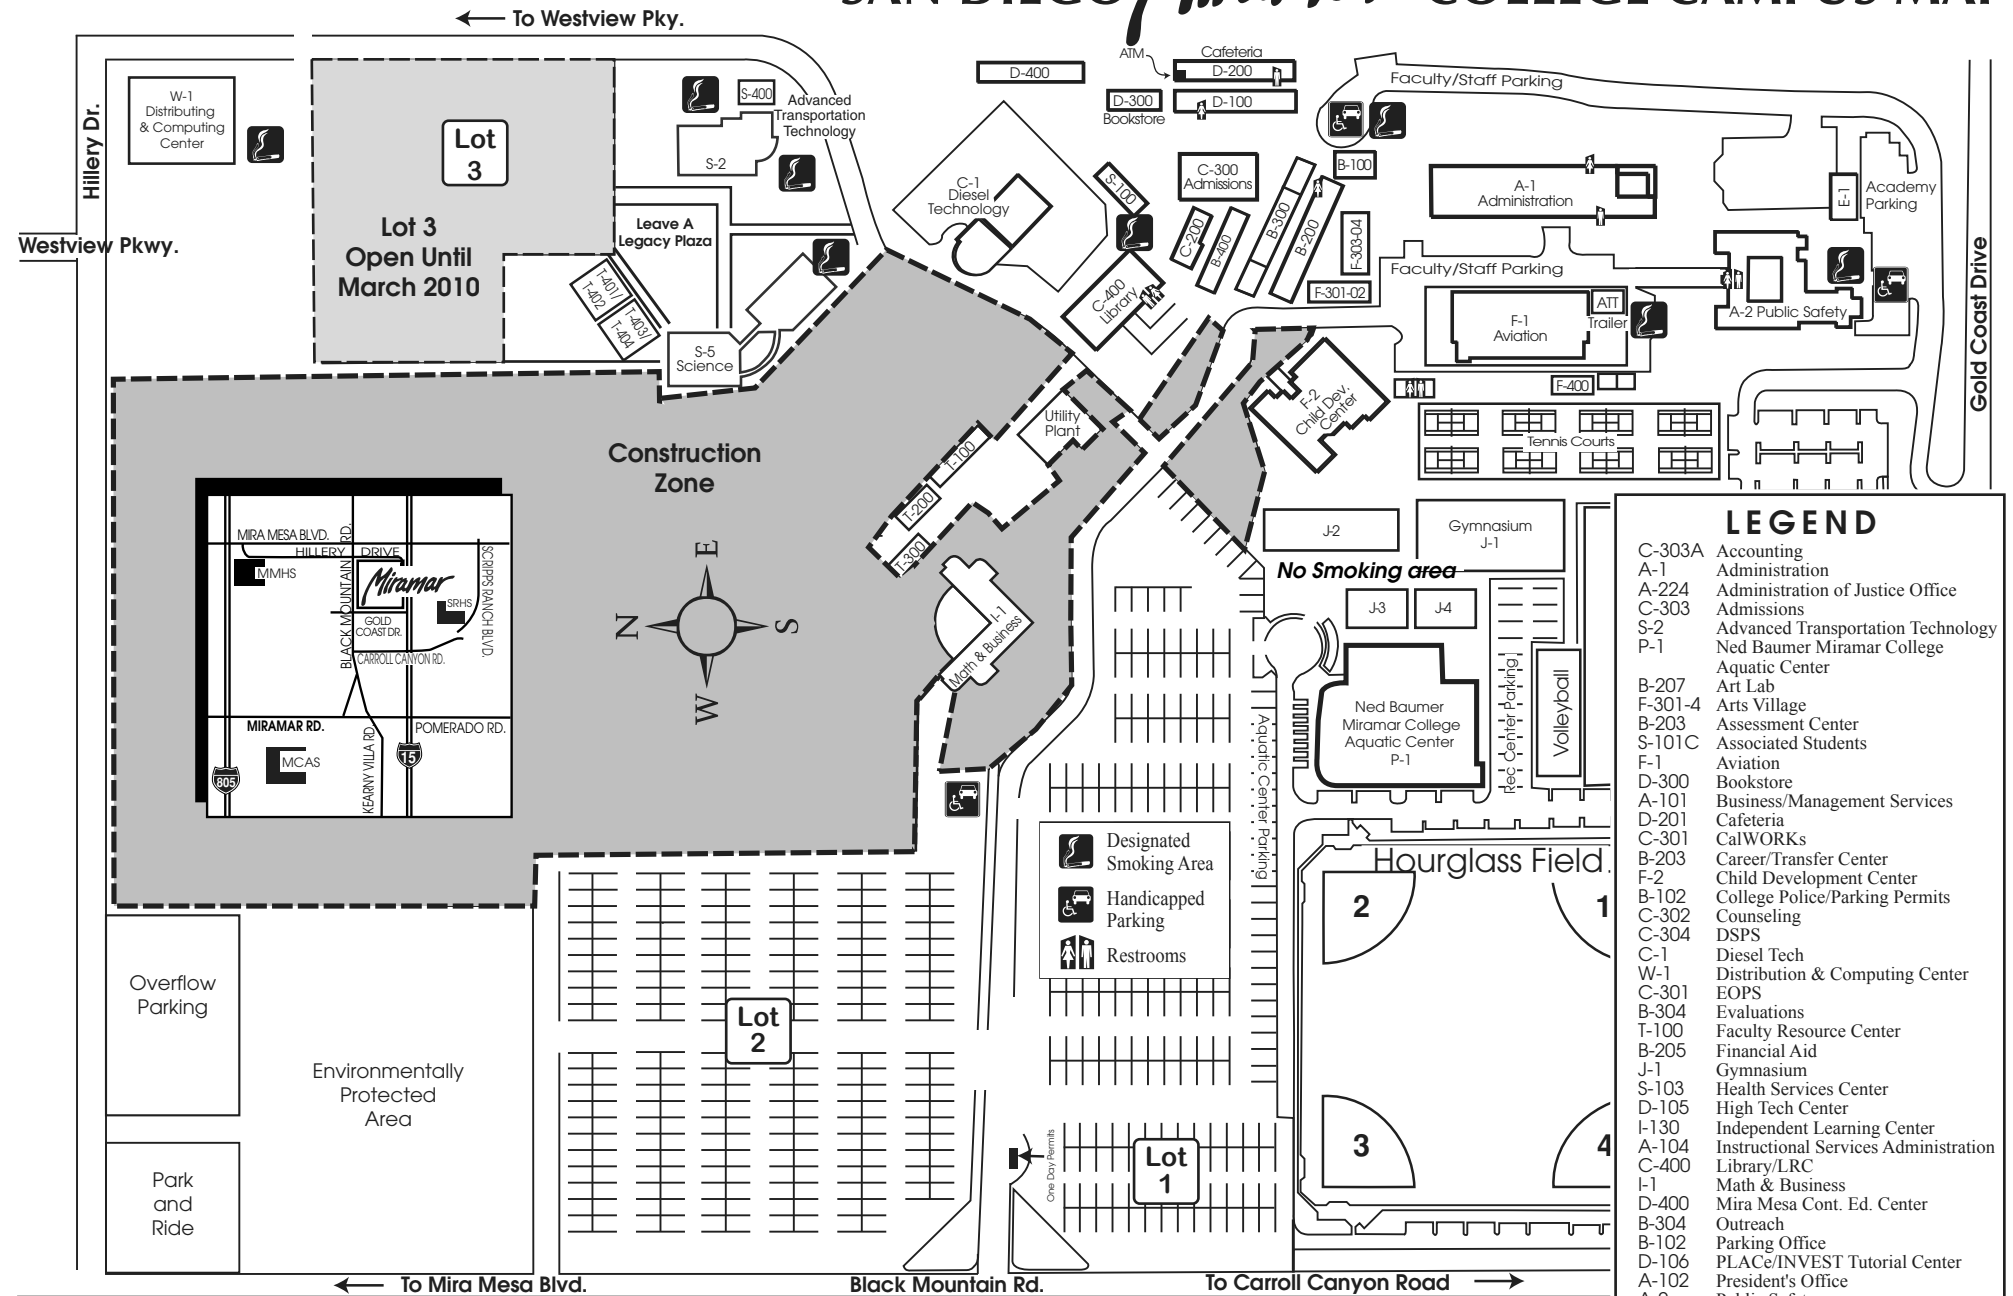

Subject to change. Check www.sdmiramar.edu/parking for up-to-date information.

SAN DIEGO *Miramamar* COLLEGE CAMPUS MAP

858-536-7800 • 619-388-7800
10440 Black Mountain Road, San Diego, CA 92126
 Conveniently located west of I-15 in Mira Mesa. From downtown San Diego, take Hwy 163 north (becomes I-15); exit Carroll Canyon Road west; turn right on Black Mountain Road. • From Orange County, take I-5 south to 805; exit Mira Mesa Blvd. east; right on Black Mountain Rd. From Imperial County, take I-8 west to I-15 north (then follow above directions) • From Riverside County, take I-15 south (then follow directions above)

Fire Technology Training Center at Camp Nimitz, Naval Training Center (NTC) 4347 North Harbor Drive
 From I-8 west: Exit Rosecrans. Proceed west to Nimitz Blvd., turn left. Continue to North Harbor Dr., turn left. Make u-turn on North Harbor Dr. at Airport Terminal #2 entrance. Watch for signs to Camp Nimitz, right turn. • From I-5 south: Exit Sassafras St./Airport turn right on Laurel St. Stay right and merge onto North Harbor Dr. Watch for signs to Camp Nimitz, right turn • From I-5 north: Exit Hawthorn St./Airport to North Harbor Dr., right turn. Watch for signs to Camp Nimitz (right lane).

Automotive Technology Center at Mira Mesa High School
 Room 415, 10510 Reagan Road, off Mira Mesa Blvd.