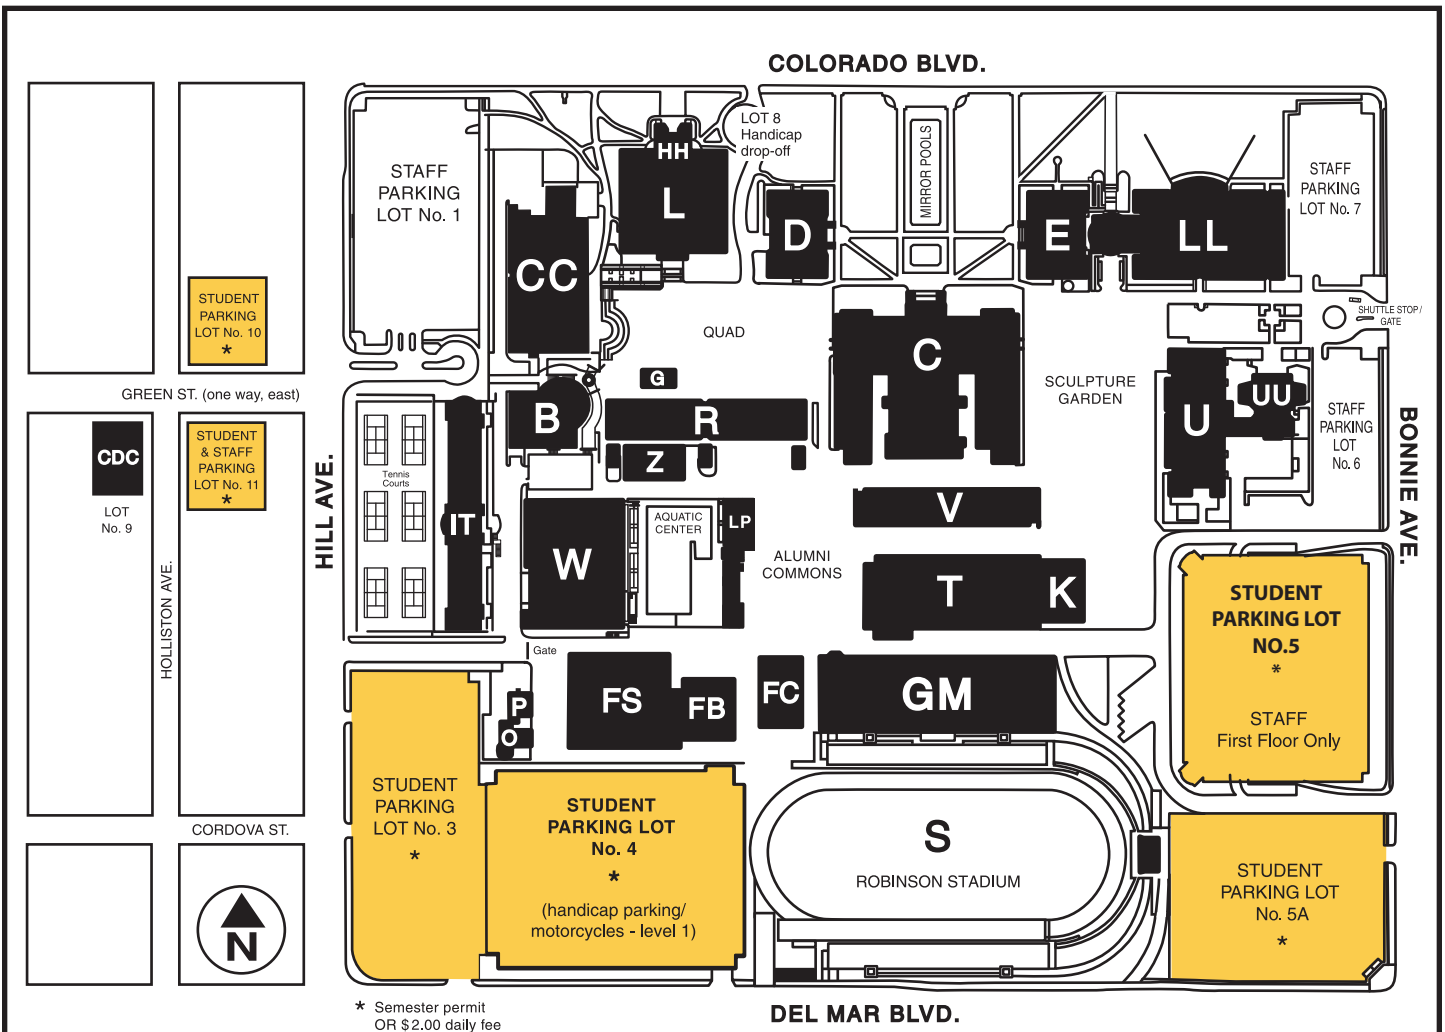

Pasadena City College - Campus Map

Revised 12/05

* Semester permit
OR \$2.00 daily fee

PASADENA CITY COLLEGE

1570 E. COLORADO BLVD., PASADENA, CA 91106-2003 • (626) 585-7123

Admissions and Records	L113
Art Gallery	G
Bank (Student Business Services)....	B203
Bookstore	J
Business & Computer Technology	
Division	R201
Cafeteria	CC
Lancer's Pass	Alumni Commons
Campus Center	CC
Career Center	L103
Career and Technical	
Education	C221
Counseling Services	L104
Disabled Students	D209
Engineering & Technology Division ..	IT200
English Division	C245
EOP&S	L107
Extended Learning Center	D108
Facilities Services/Shops	FS
Financial Aid / Scholarships	L114
Forum	UU

Gymnasium / Athletics	GM
Harbeson Hall	HH
Health Sciences Division	U202
Health Services	U104
Human Resources	C204
Information	C218
International Students	D204
Job Placement (Students)	L103
Languages Division	C247
Learning Assistance Center	D300
Library	LL
Little Theatre	C106
Mathematics Division	R322
Media Center	LL
Natural Sciences Division	U402
Observatory / Planetarium	O/P
Performing & Communication Arts	
Division	C121