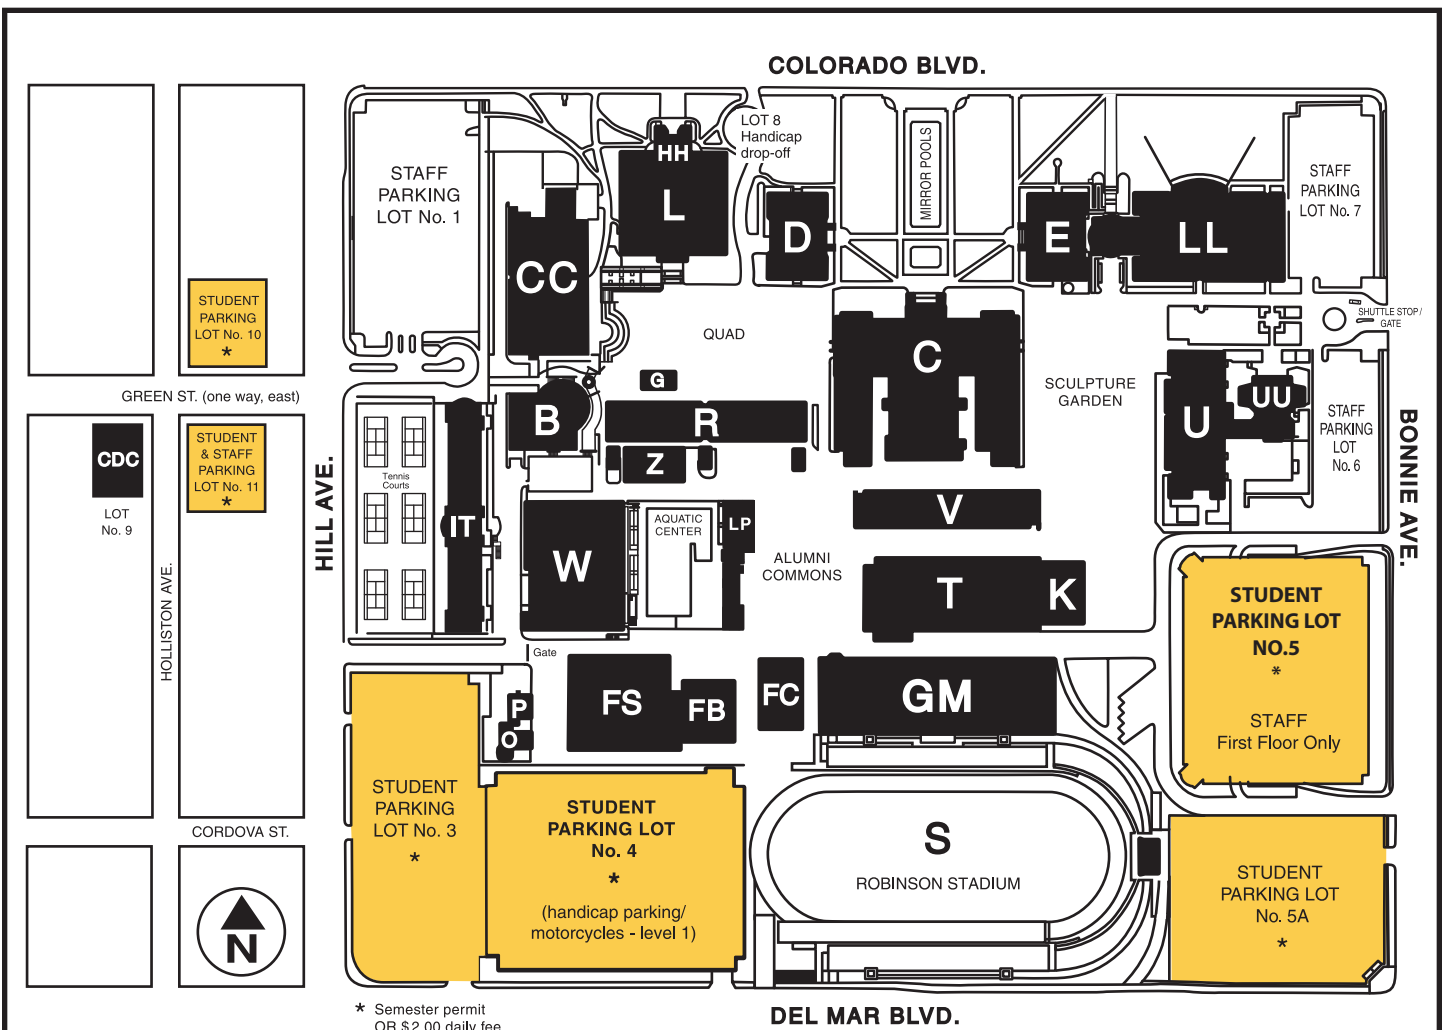

Pasadena City College - Campus Map

Revised 12/05

* Semester permit
OR \$2.00 daily fee

PASADENA CITY COLLEGE

1570 E. COLORADO BLVD., PASADENA, CA 91106-2003 • (626) 585-7123

Admissions and Records	L113
Art Gallery	G
Bank (Student Business Services)....	B203
Bookstore	J
Business & Computer Technology	
Division	R201
Cafeteria	CC
Lancer's Pass	Alumni Commons
Campus Center	CC
Career Center	L103
Career and Technical	
Education	C221
Counseling Services	L104
Disabled Students	D209
Engineering & Technology Division ..	IT200
English Division	C245
EOP&S	L107
Extended Learning Center	D108
Facilities Services/Shops	FS
Financial Aid / Scholarships	L114
Forum	UU

Gymnasium / Athletics	GM
Harbeson Hall	HH
Health Sciences Division	U202
Health Services	U104
Human Resources	C204
Information	C218
International Students	D204
Job Placement (Students)	L103
Languages Division	C247
Learning Assistance Center	D300
Library	LL
Little Theatre	C106
Mathematics Division	R322
Media Center	LL
Natural Sciences Division	U402
Observatory / Planetarium	O/P
Performing & Communication Arts	
Division	C121